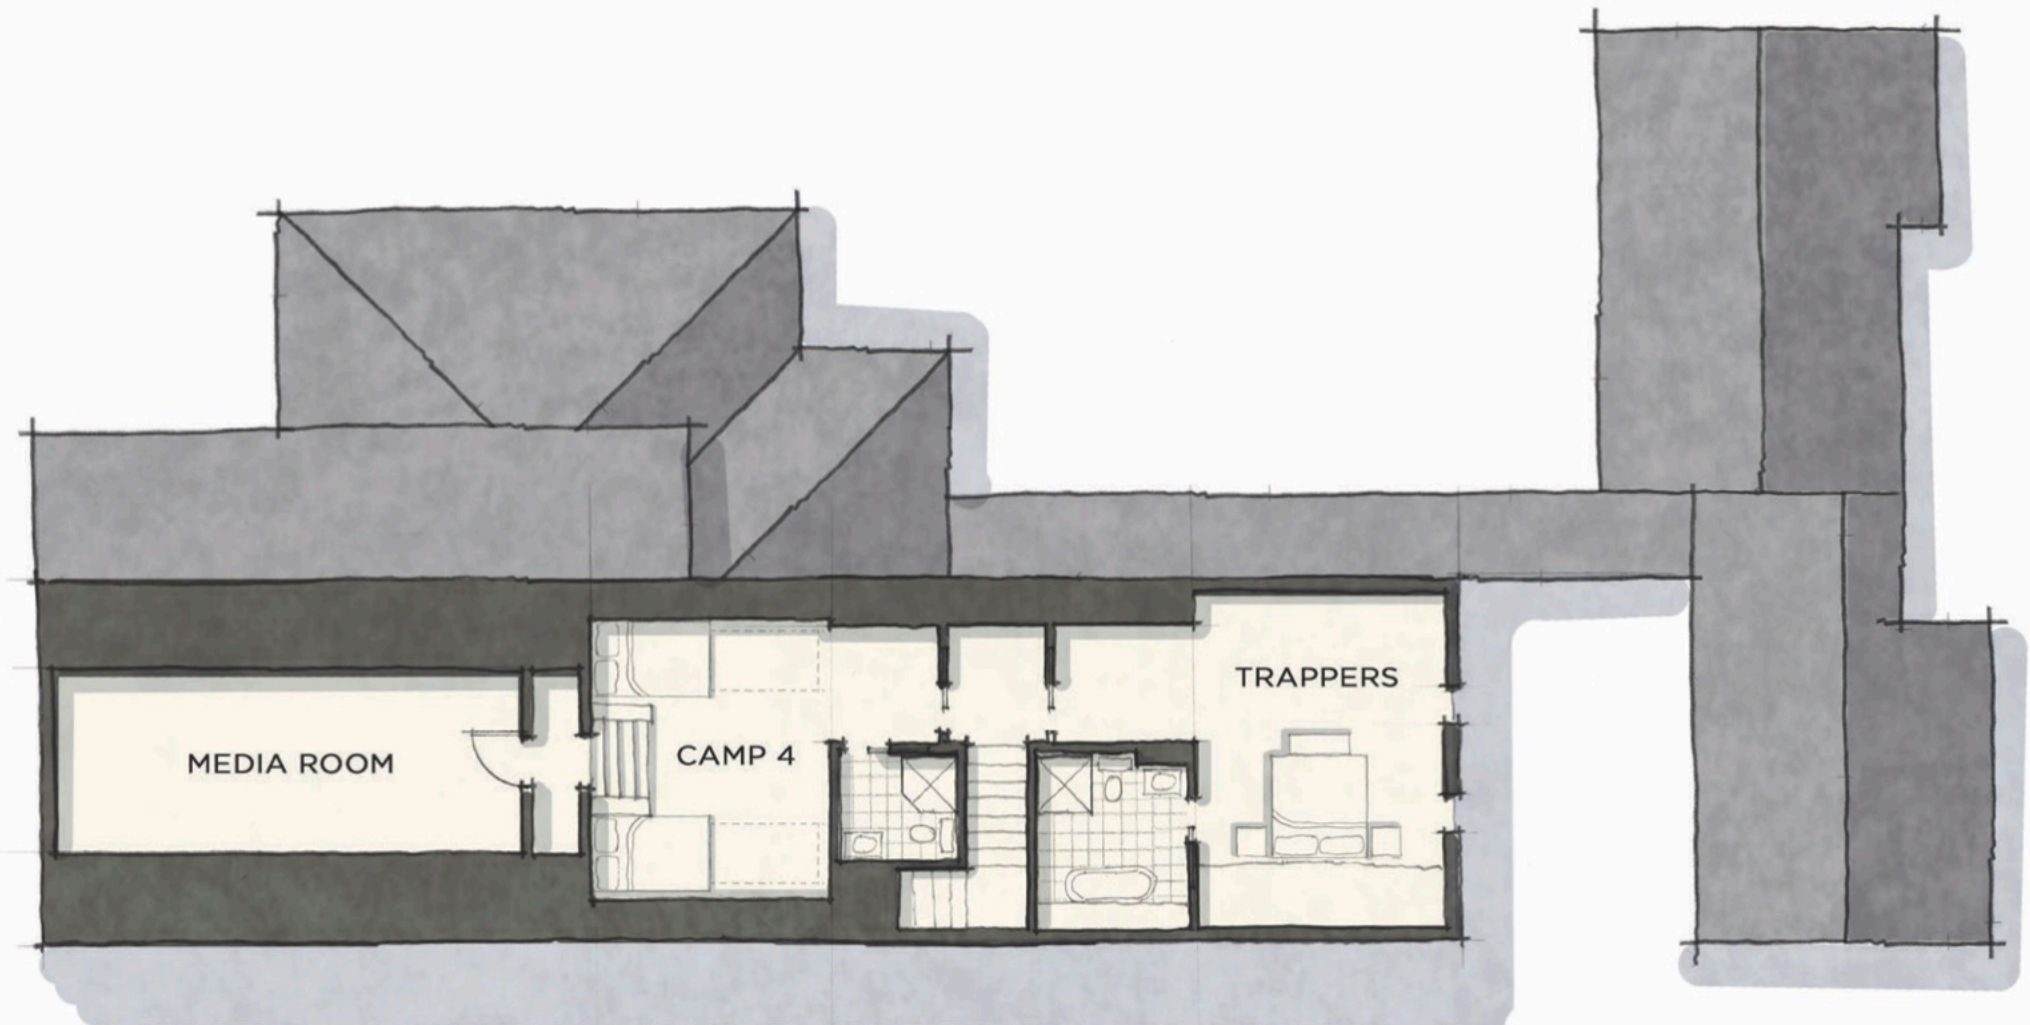

HOT TUB  
AND COLD  
DIPPING  
POOL

RAINBOW

PRIVATE COURTYARD

SOPRIS  
BAR

SAUNA

MAIN ENTRANCE

LIVING ROOM

KEBLER

DINING ROOM

KITCHEN

MEDIA ROOM

CAMP 4

TRAPPERS